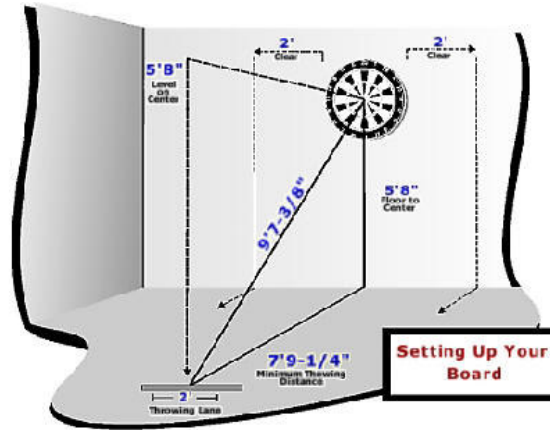

More Dart Trivia .....

In Dec. 1977 The World Darts Federation recommended a throwing distance of 7' 9 1/4" • The average speed of a dart hitting a board is around 64kph (40mph). • John Reader of Sussex recorded the first 180 in 1902. • The first man to sell matched sets of brass darts was a Hungarian salesman of boiler linings named Frank Lowy. He went on to found Unicorn darts, still the largest darts manufacturers in the world. • In 1896, Brian Gamlin, a British carpenter, arranged the numbers on the dartboard as we see them still today. • In tournament play, the longest time a player may be allowed between shooting individual darts is 3 minutes. • A player is only allowed 9 practice darts before commencing a match. • The maximum allowable weight and length for a dart is 12 inches and 50 grams. •

2004 - 2005 Executive

President:	Mike Murray
Vice Pres:	Diane Harder
Secretary:	Sue Matthews
Treasurer:	Karen Ryan
Statistician:	Ray Armbrust
Director:	Lorrie Murray
Director:	Gary DiMarco
Director:	Gloria Kay
Director:	Keiven O'Neill
Director:	Roy Gray
Director:	Kim Pepin

2004 – 2005 Registration Dates

August 19th	7-9pm, Branch 4
August 26th	7-9pm, Branch 4